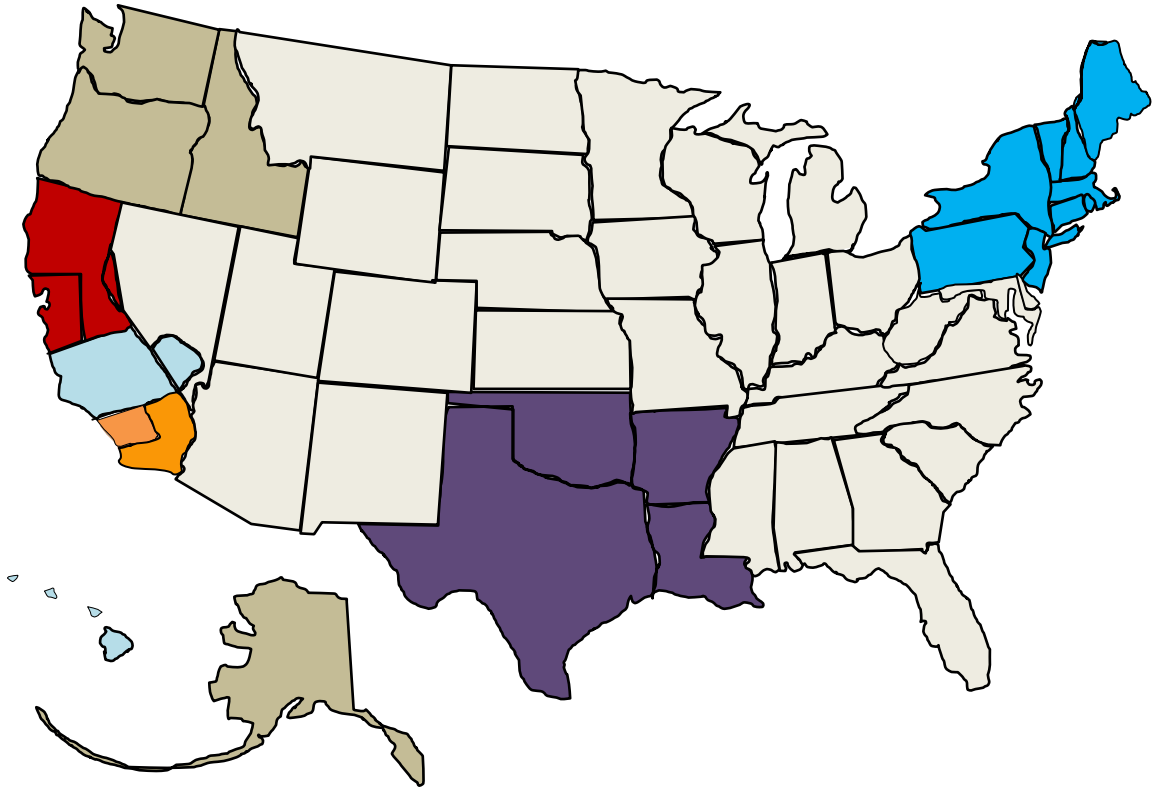

Distribution MAP

- WA, OR, ID, AK
Relationship Manager - Russell Cole (206) 228-9493

- N. CA (Bay Area, Sacramento & Reno, NV)
Relationship Manager – Janice Dunn (541) 868-4558

- LA Metro (Unassigned Regions)
National Relationship Manager – Joshua Shapiro 888-991-9969 ext 200